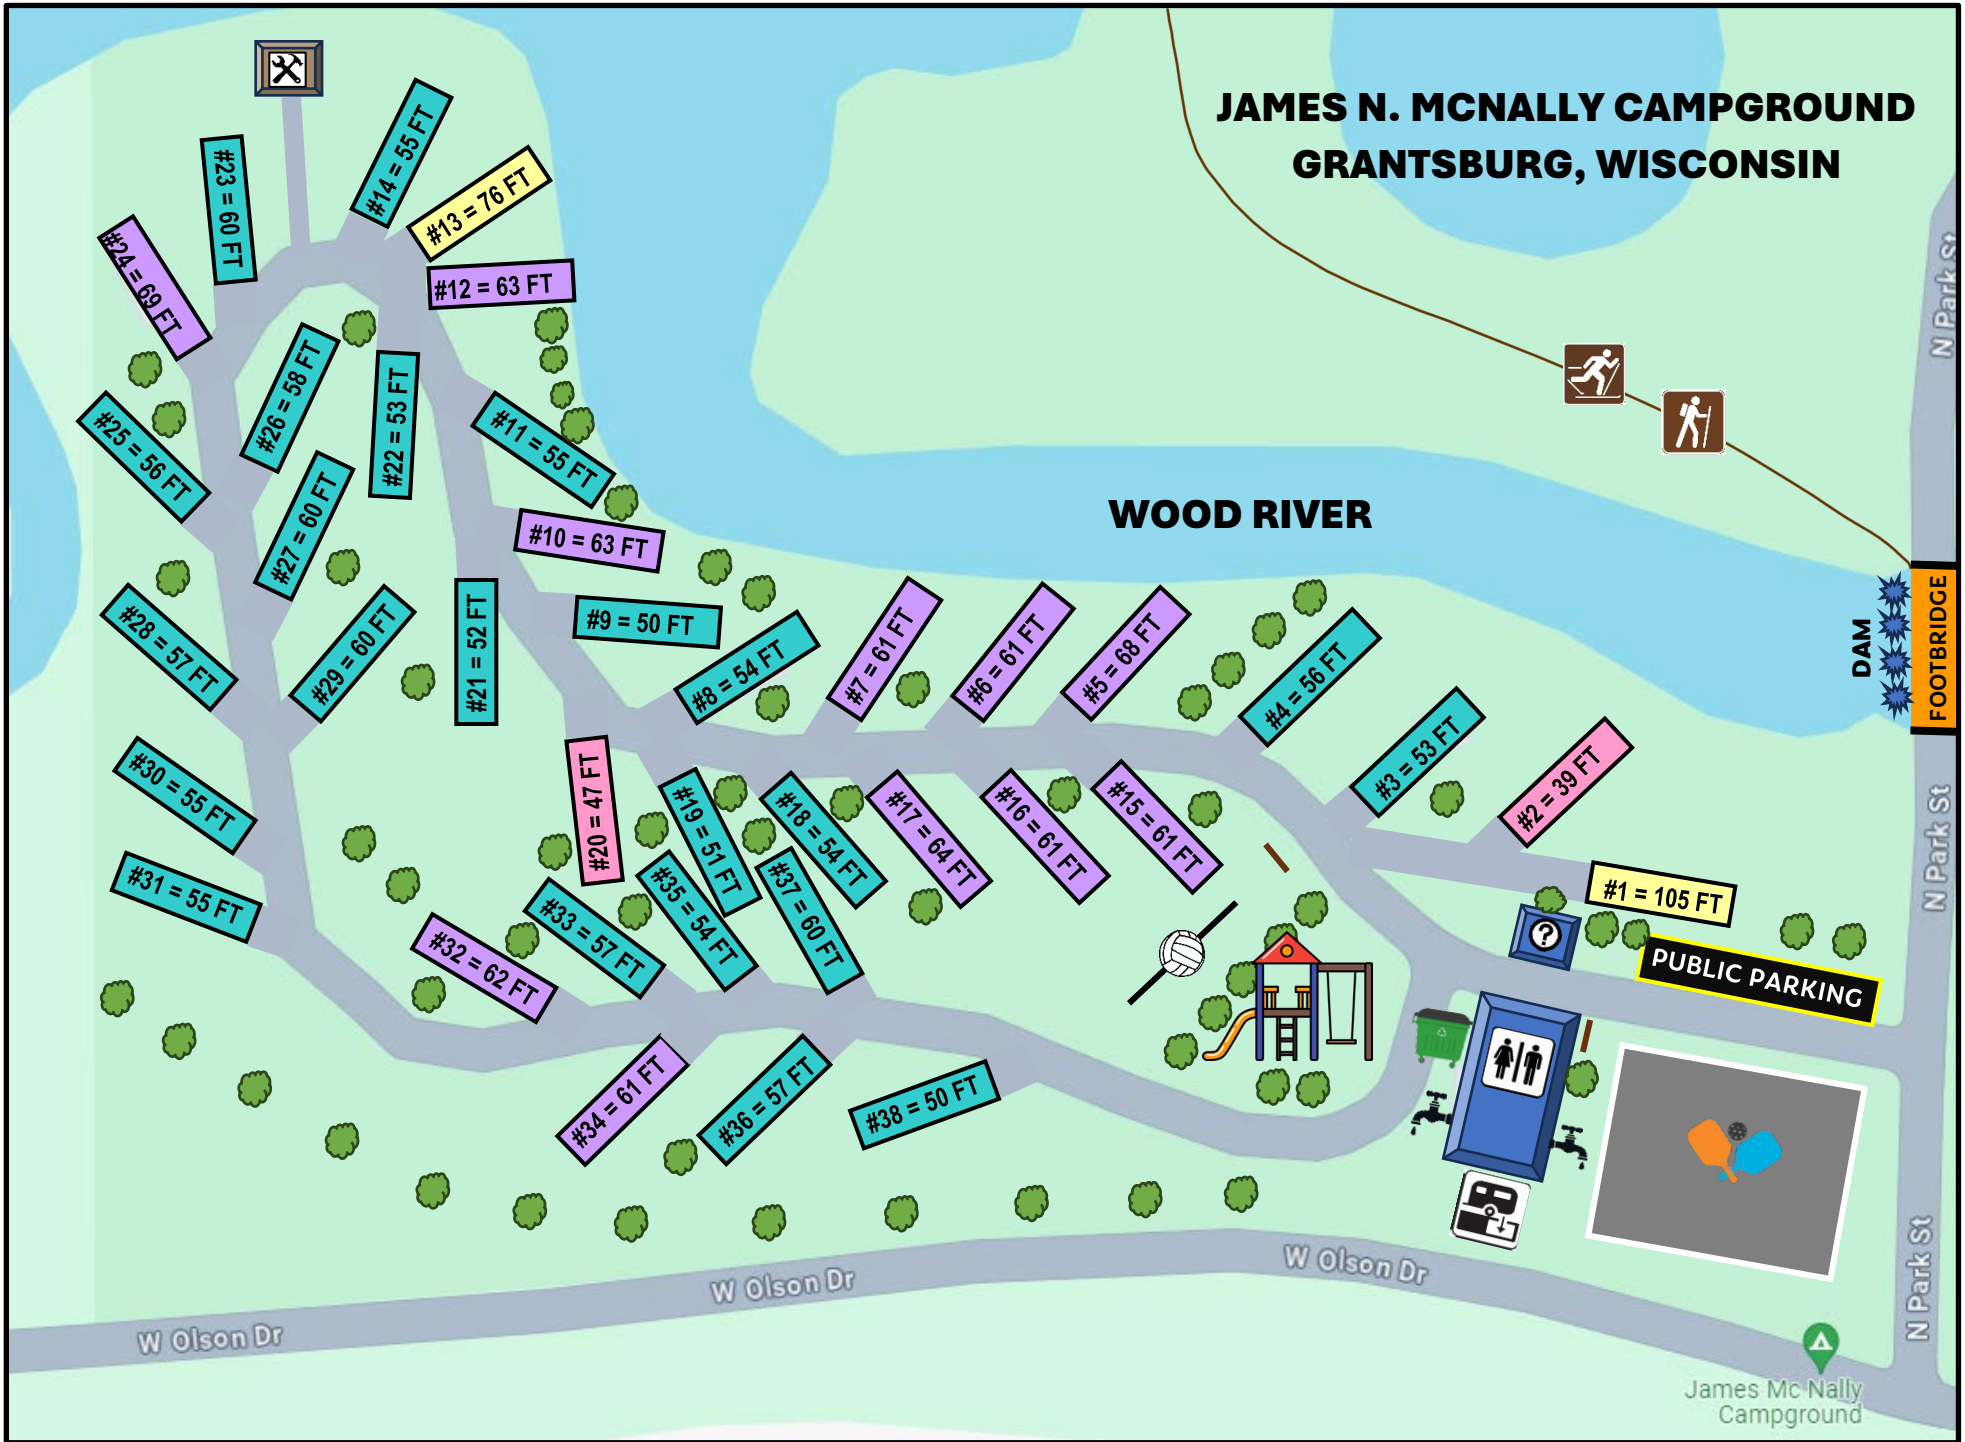

JAMES N. MCNALLY CAMPGROUND GRANTSBURG, WISCONSIN

WOOD RIVER

DAM

FOOTBRIDGE

PUBLIC PARKING

James Mc Nally
Campground